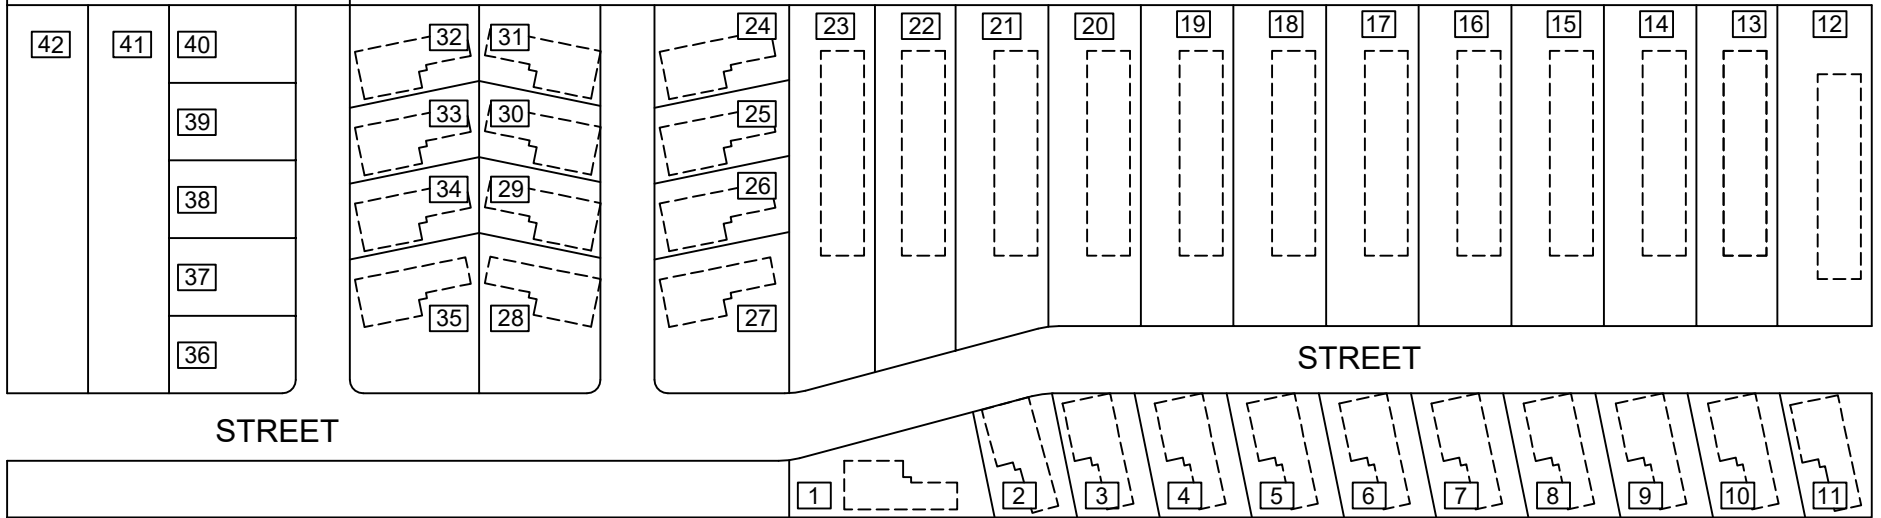

27th Street

N 15°.00 E 190.00

East FM 517

S 75°.00 E 691.42

S 15°.00 W 190.00

STREET

STREET

N 75°.00 W 691.42

Avenue ;L

PARK STATUS LEGEND

- HOME OWNER WHITE
- VACANT LOT RED
- RENTAL HOME YELLOW
- VACANT RENTAL BLUE
- ABANDON / FINANCE GREEN

ParkNation
Properties

Park Name:
 Bayshore MHP
 1103 27th Street
 St. San Leon, Tx. 77539