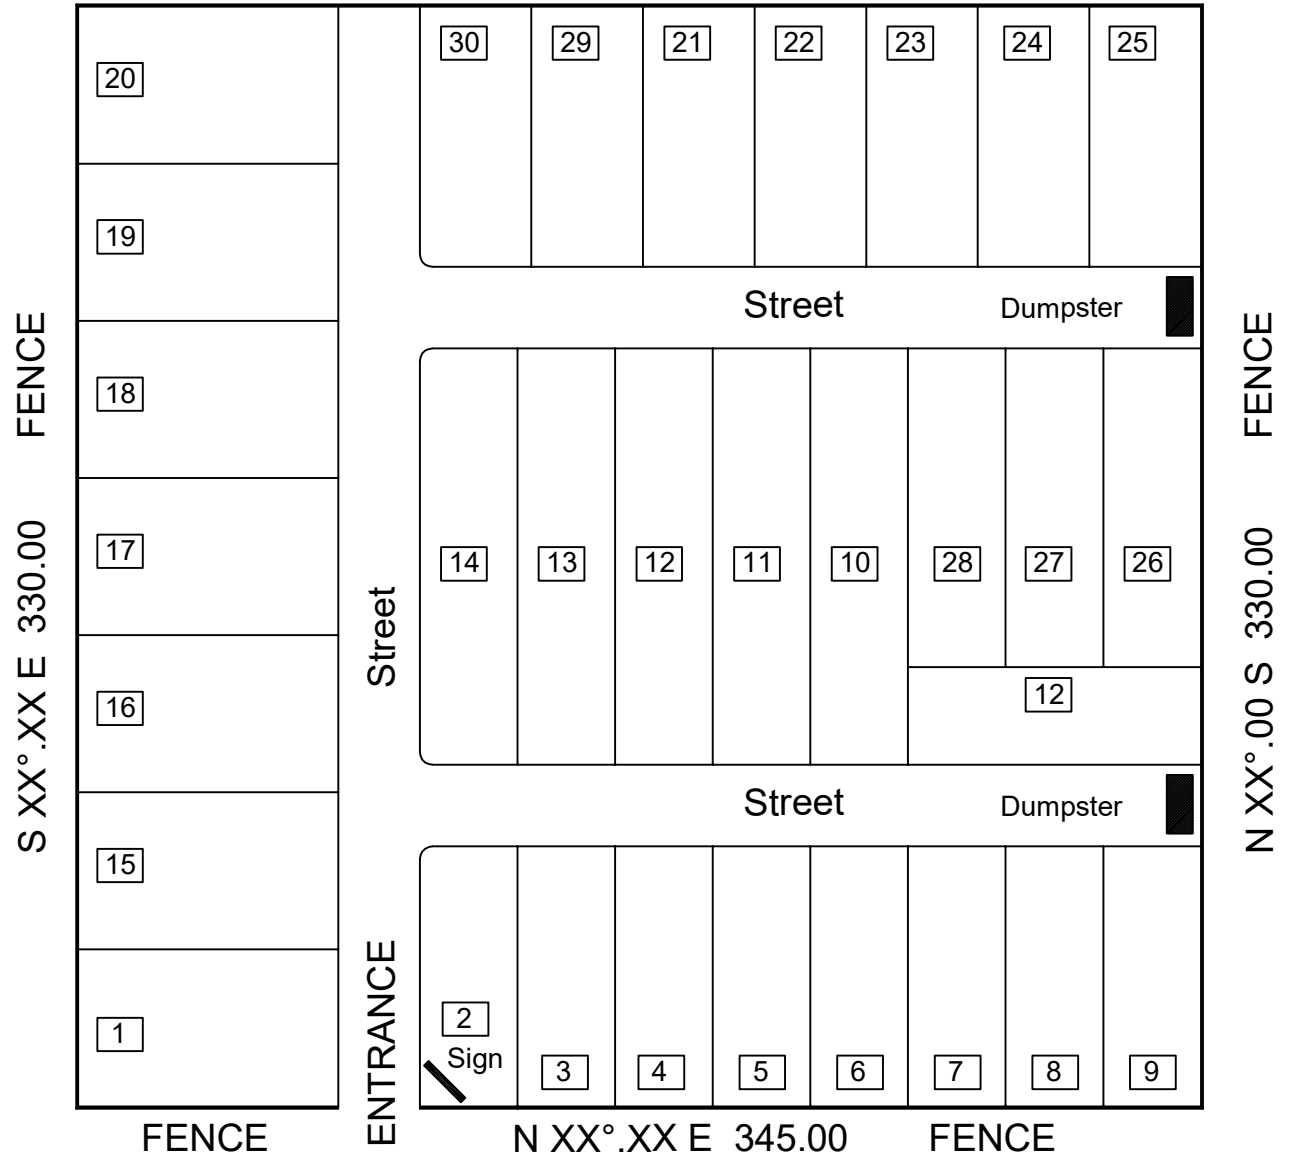

# Lot Size Approximately 330' - 0" x 345'-0"

N 0°.00 W 345.00 FENCE

### PARK STATUS LEGEND

- HOME OWNER                      WHITE
- VACANT LOT                        RED
- RENTAL HOME                    YELLOW
- VACANT RENTAL                 BLUE
- ABANDON / FINANCE            GREEN

**ParkNation**  
Properties

Park Name:

Lakeside MHP  
16115 DeZavala Rd.  
Channel View, Tx. 77530

**DeZAVALA ROAD**