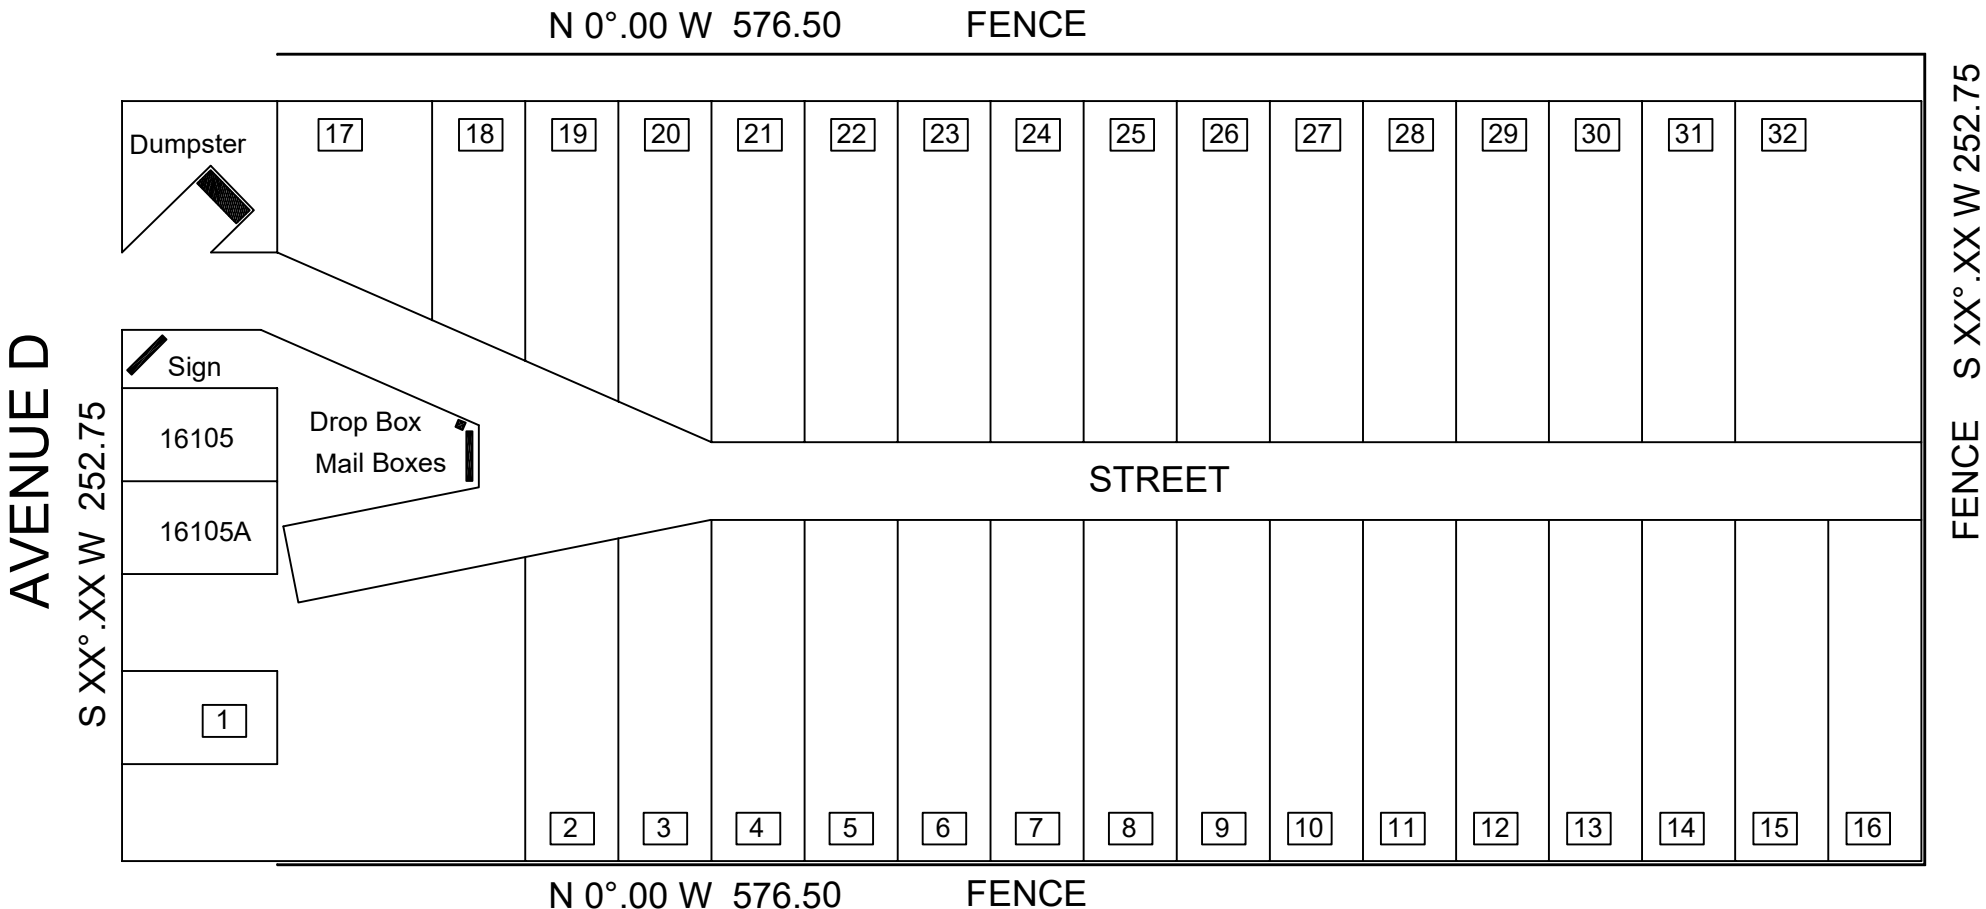

Lot Size Approximately 252' - 9" x 576'-6"

- PARK STATUS LEGEND**
- HOME OWNER WHITE
 - VACANT LOT RED
 - RENTAL HOME YELLOW
 - VACANT RENTAL BLUE
 - ABANDON / FINANCE GREEN

ParkNation Properties

Park Name:
 Shady Oaks MHP
 16105 Avenue D
 Channel View, Tx. 77530