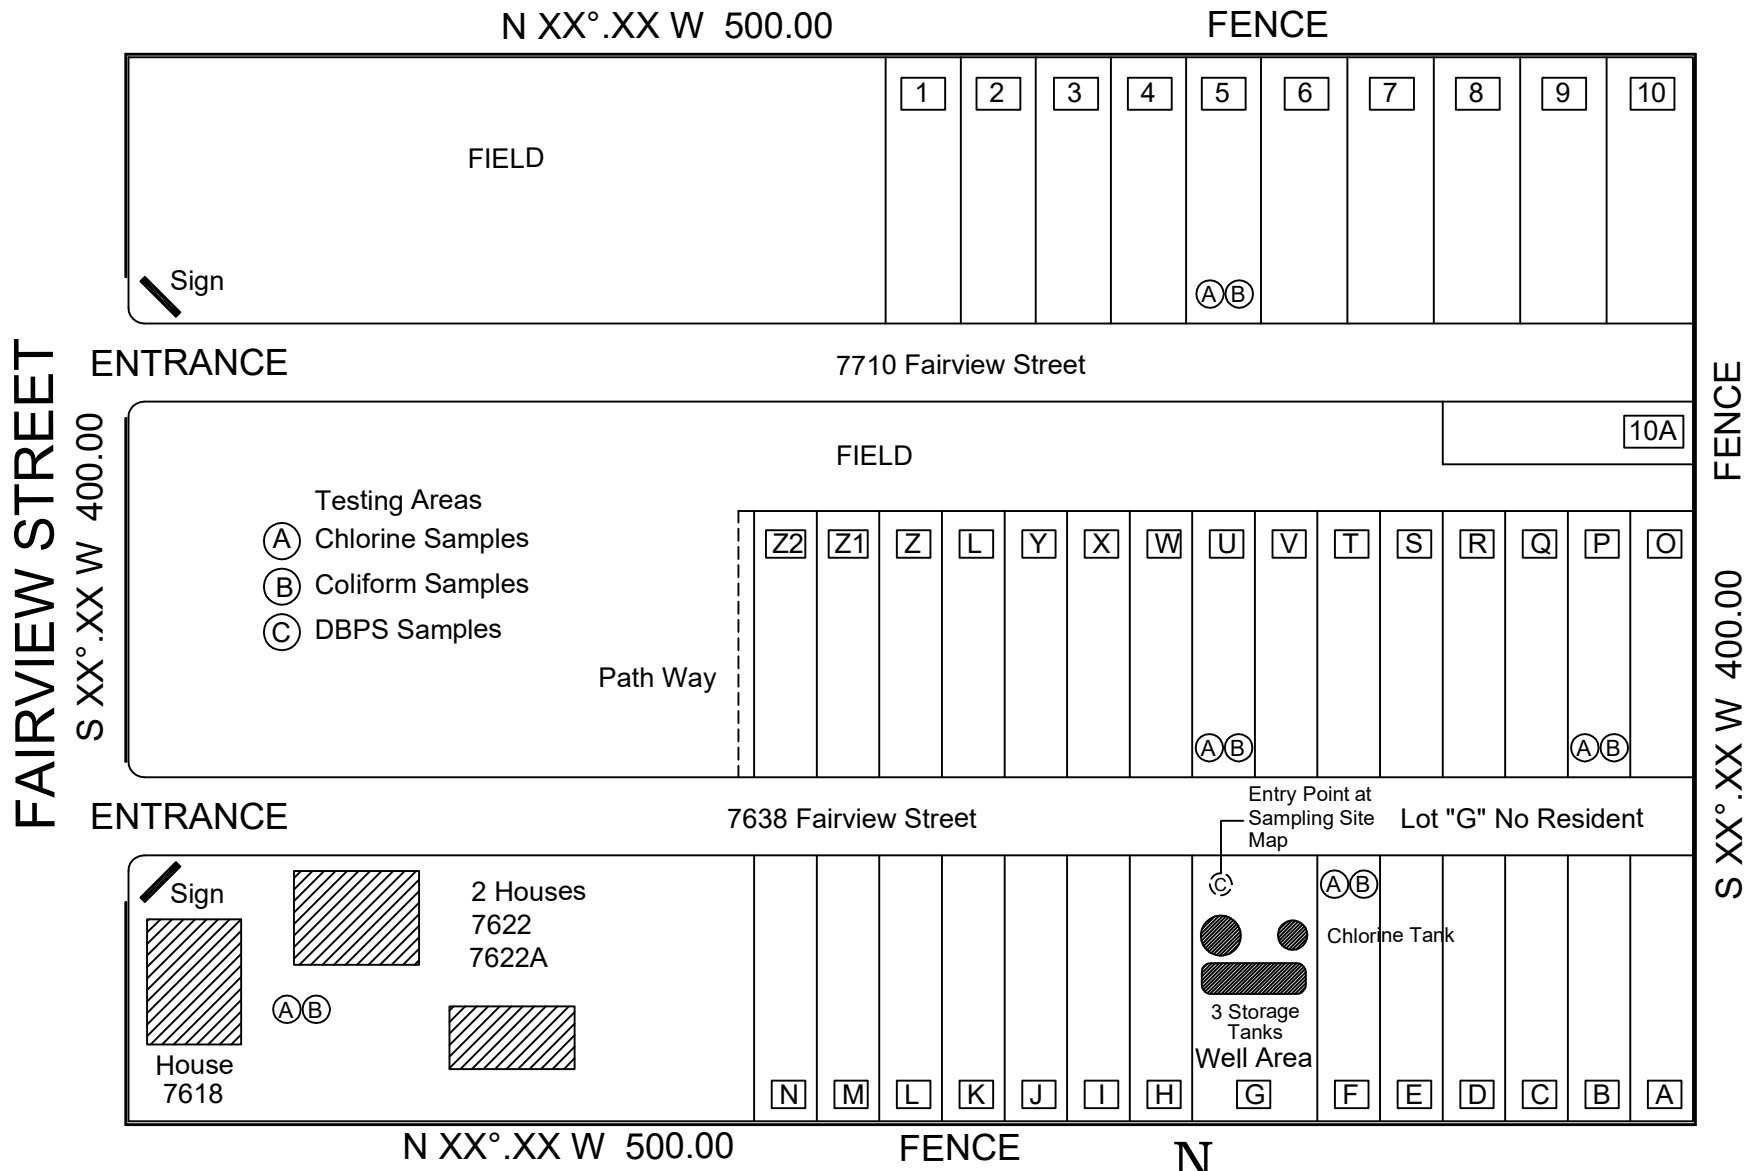

Lot Size Approximately 400' - 0" x 500'-0"

ParkNation Properties

Park Name:
 Suburban MHP
 Fairview Street
 Location:

- PARK STATUS LEGEND**
- HOME OWNER
 - VACANT LOT
 - RENTAL HOME
 - VACANT RENTAL
 - ABANDON / FINANCE
 - WHITE
 - RED
 - YELLOW
 - BLUE
 - GREEN